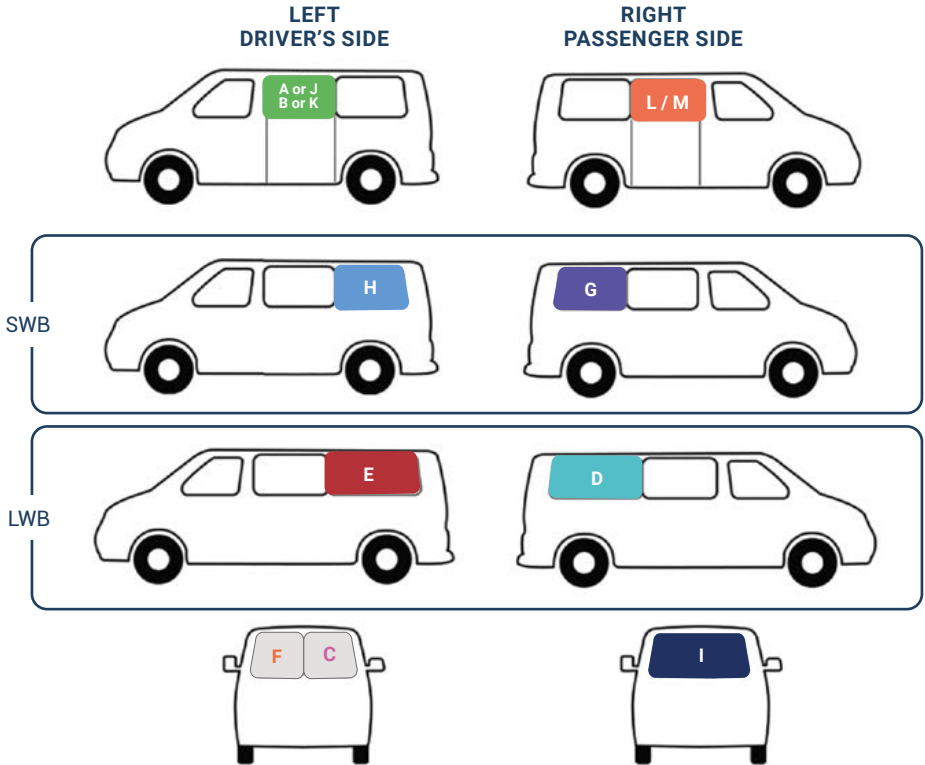

WINDOW POD® : MODERN BLACKOUT BLINDS

PAGES 3 TO 5

CHAIR POD® : INTEGRATED TAILGATE CHAIRS

PAGE 6

BUILT-IN SLIDING DOOR TABLE

PAGE 7

STEPS AND THRESHOLD COVERS

PAGE 8

DOOR, BOOT AND POPTOP SEALS EDGE TRIMS

PAGE 9

BLINDS

WINDOW POD® : MODERN, BLACKOUT BLINDS

**CUSTOMISABLE
PRE-ASSEMBLED FRAME**

EASY TO INSTALL

**INSULATING, THERMAL
AND BLACKOUT**

**FLYSCREEN
OPTION**

1 FIND THE RIGHT BLIND FOR YOUR WINDOW

Blind position :	Zone	OEM/Factory		Aftermarket		Code
		Opening window	Fixed window	Opening window	Fixed window	
Behind driver	Left		✓			A
	Left	✓		✓		J
Driver sliding door	Left			✓	✓	B
	Left	✓				K
Passenger sliding door	Right			✓	✓	L
	Right	✓				M
LWB rear quarter	Right				✓	D
	Left				✓	E
SWB rear quarter	Right				✓	G
	Left				✓	H
Barn Door	Left					F
	Right				✓	C
Tailgate	Rear				✓	I