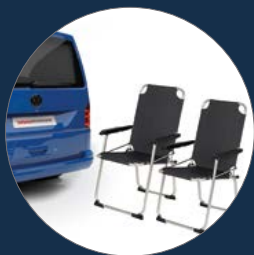

OUR VANS PRODUCTS ON VIDEO